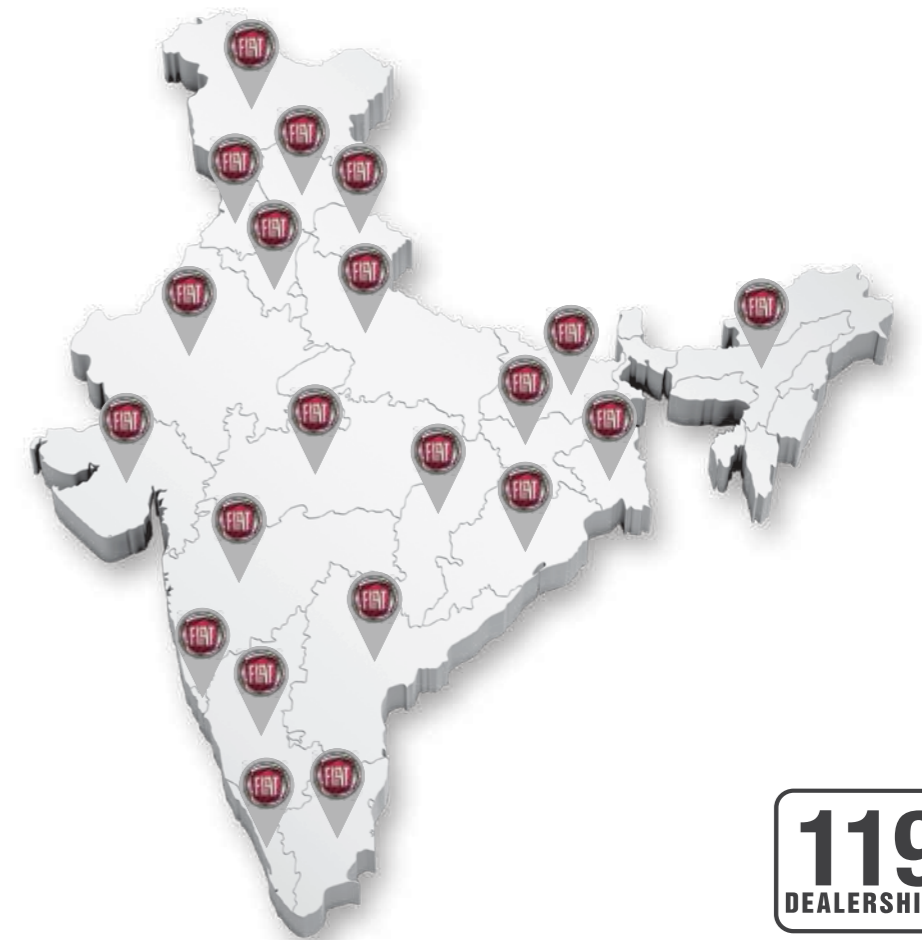

AFTER SALES SERVICE:

Road Side Assistance (1800-209-5556):

We like to make sure that no matter what you're up to, there's no place your Fiat and you can be stranded.

24x7 helpline (1800-209-5556):

If you need any assistance, we're only a phone call away.

Our call centre is operational 24 hours a day, 7 days a week. So if you have a question, any question, we're here for you.

3 years warranty - Total Peace of Mind.

Each new Fiat is built to the highest possible standards. We put every car through a series of tough tests, checks and inspections before it leaves the factory. Then, from the moment you drive your new car away, it is protected with a three year warranty, giving you total peace of mind.

Spares & Accessories:

Guaranteed to be genuine at all exclusive dealerships.

The right part at the right price can only be guaranteed by your car's designer and manufacturer. Always choose Fiat Genuine parts and Genuine Accessories, which are tested and guaranteed, to maintain the best performance in terms of safety and fuel consumption. Discover convenient, reliable, guaranteed and environmentally friendly accessories.

STRONG PRESENCE ACROSS THE COUNTRY WITH EXCLUSIVE FIAT DEALERSHIPS:

119
DEALERSHIPS

**Number of Fiat dealerships as of 15th October, 2014.